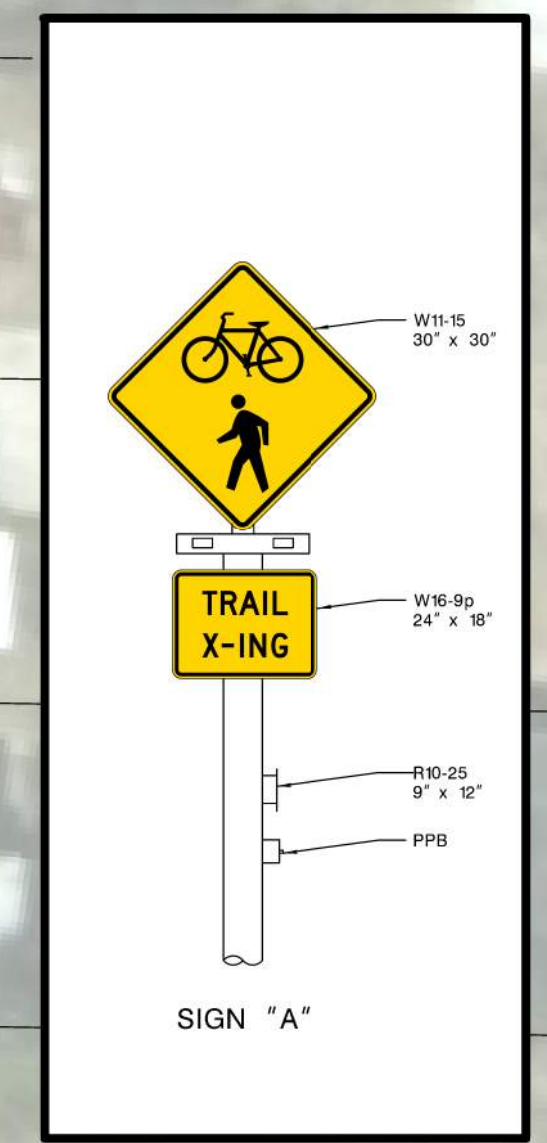

PENNSAUKEN TOWNSHIP

CAMDEN COUNTY

NEW JERSEY DEPARTMENT OF TRANSPORTATION

PROJECT PLAN
 PENNSAUKEN-MERCHANTVILLE
 MULTI-USE TRAIL